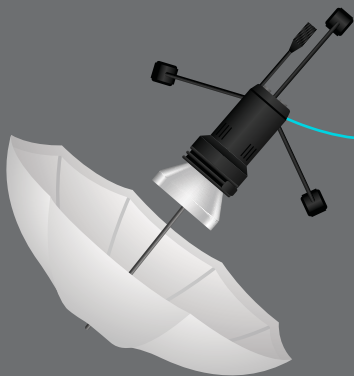

Tower Blocks in distance

LIGHTING PLANS

Fashion Lighting

Battery Pack

White Reflector Dish

Silver Umbrella

Low Camera Angle
With Wide Angle Lense