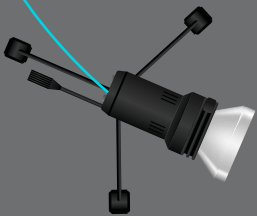

Tower Blocks in distance

LIGHTING PLANS

Fashion Lighting

Battery Pack

White Reflector Dish

Silver Umbrella

Low Camera Angle
With Wide Angle Lense